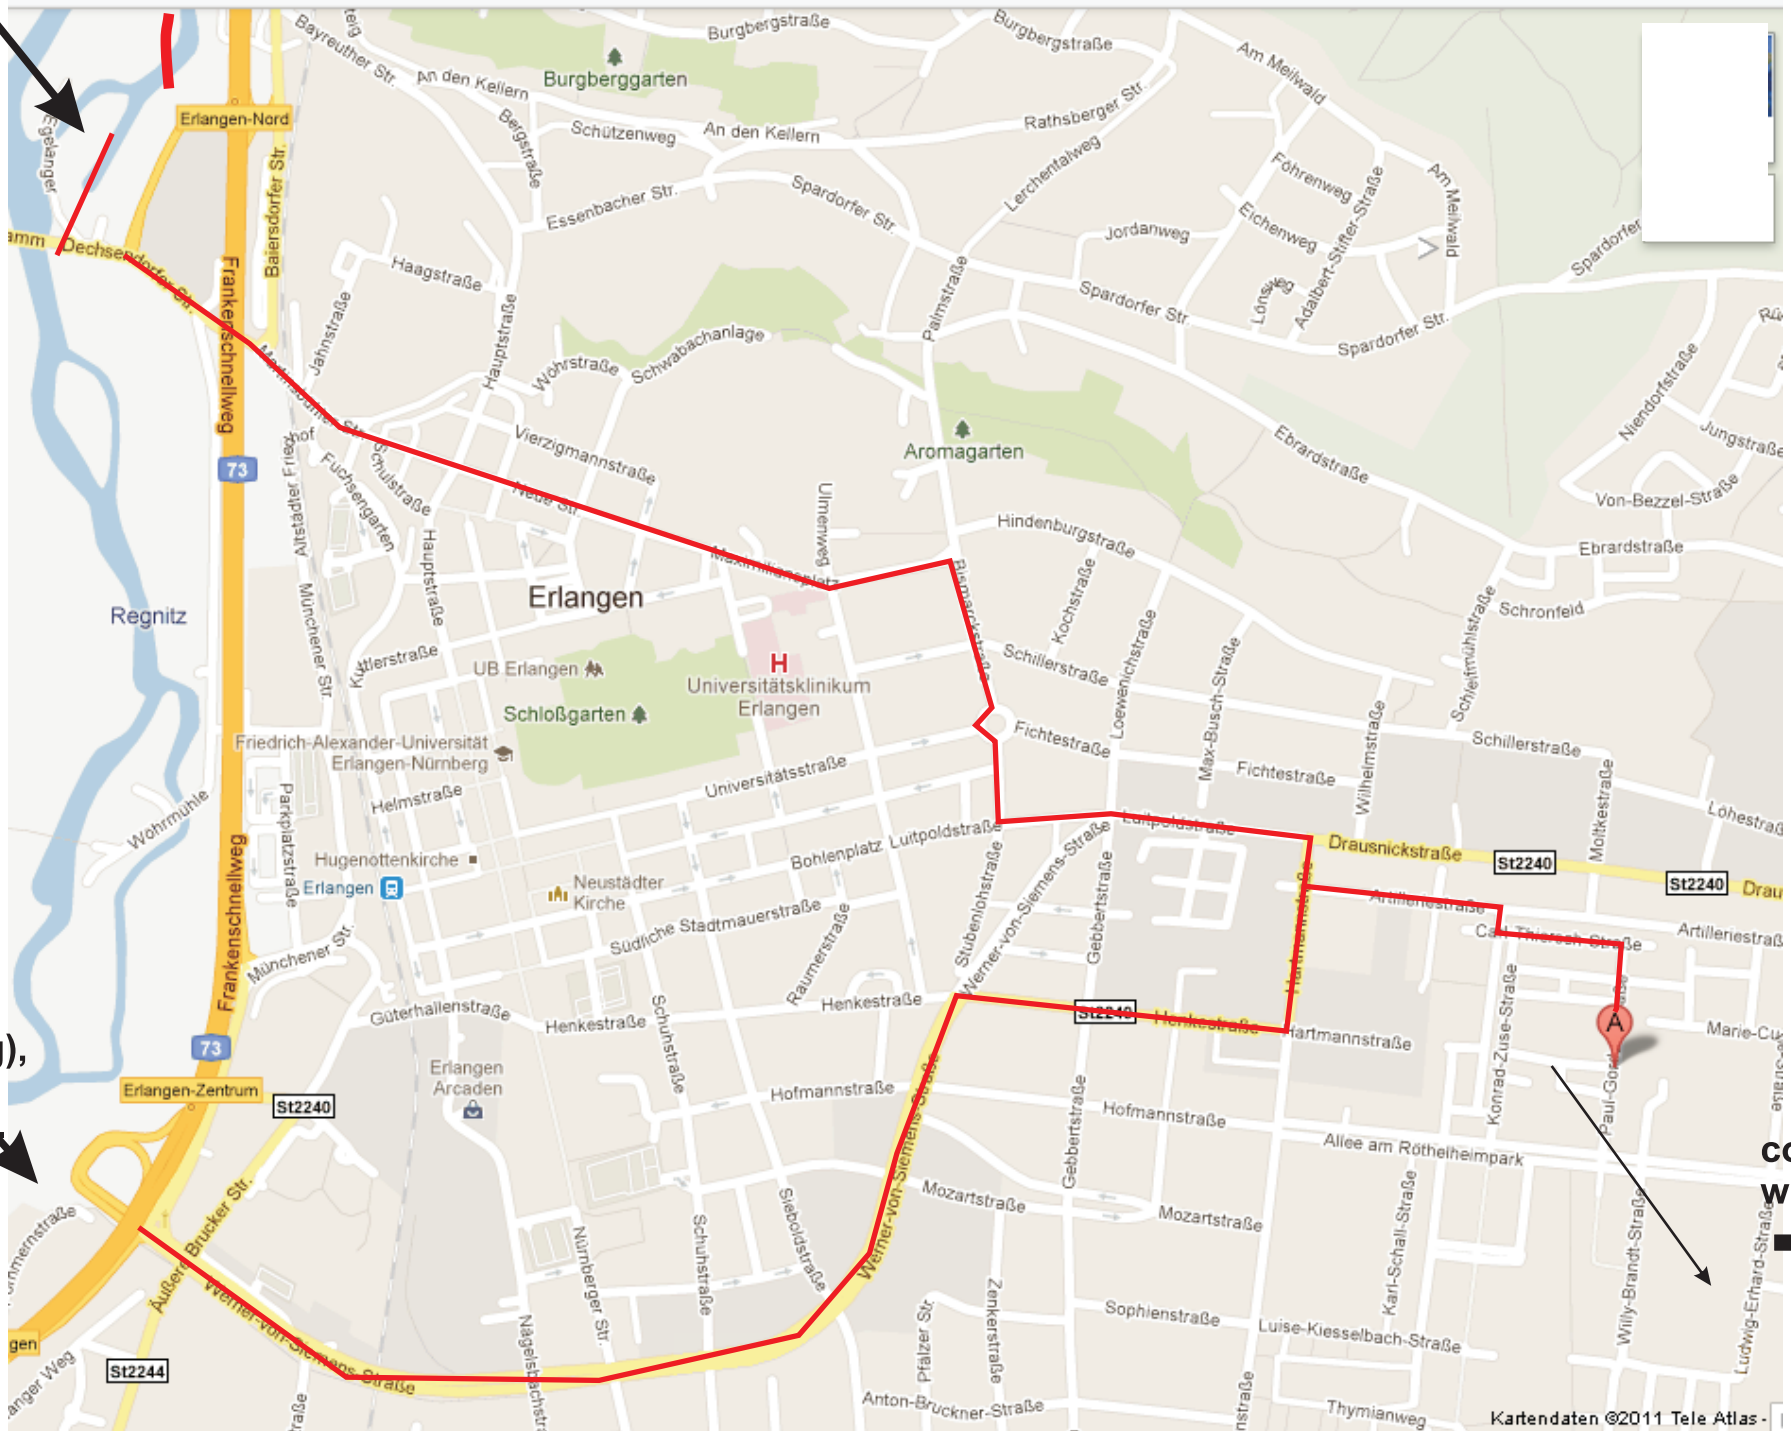

from A73 ( Bamberg ),  
exit "Erlangen-Nord"

page 1: coming from Nürnberg or Bamberg the A73

from A73  
( Nürnberg ),  
exit  
"Erlangen  
Zentrum"

continue  
with page 3

page 2: coming from München (south), Berlin (north) or Würzburg/Frankfurt (west) the A3 (exit "Tennenlohe")

continue with page 3

direction "Gräfenberg / Erlangen-Ost"

from A3 ( München / Berlin / Würzburg ), exit "Tennenlohe"

# page 3: surroundings of SAOT / MAOT

from A73 ( Nürnberg ), s. page 1

from A73 ( Bamberg ), s. page 1

from A3  
( München /  
Berlin /  
Würzburg ),  
s. page 2